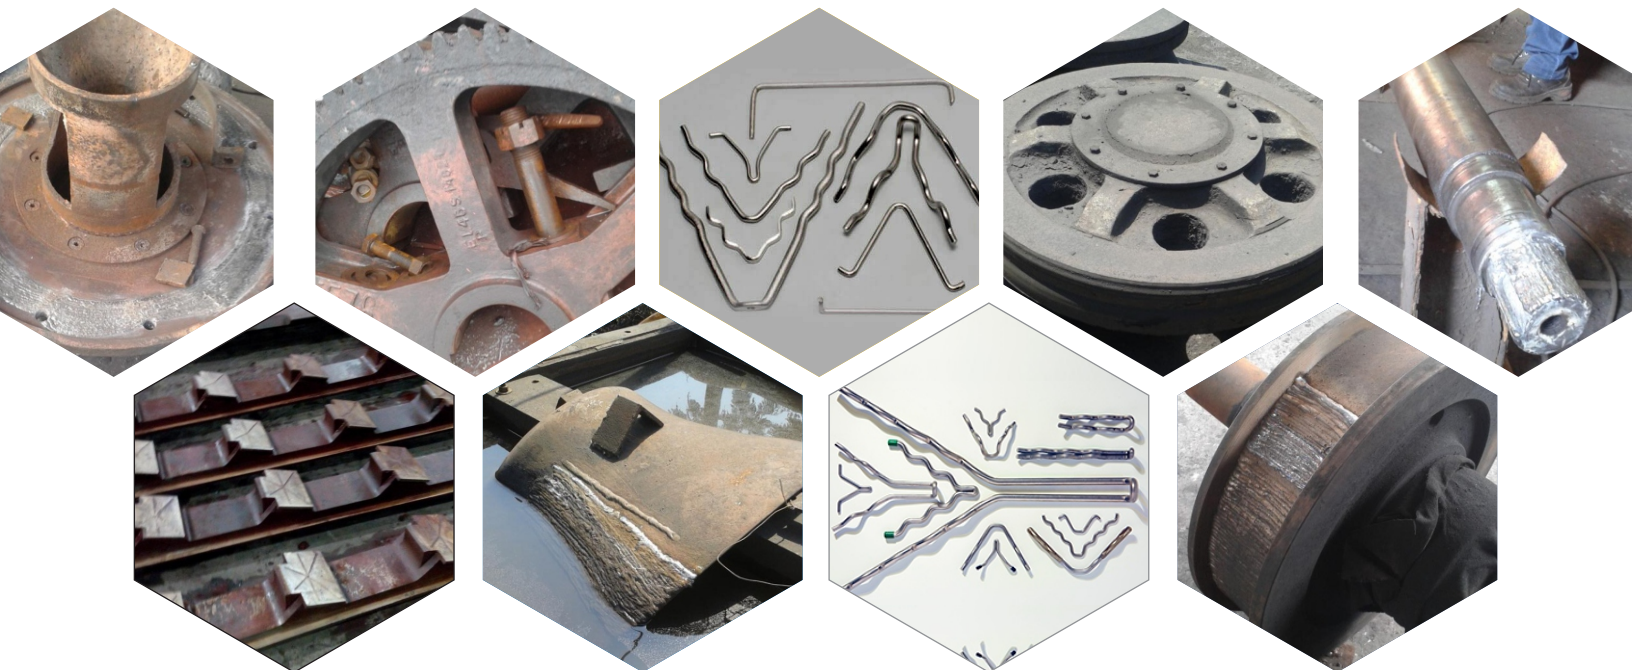

**COMPLETE RANGE OF LINE,
SEALING & PACKING**

FLEXCO

- ✓ Mechanical Belt Fastening System
- ✓ Belt Maintenance Tools
- ✓ End Less Splicing System
- ✓ Belt Accessories
- ✓ Belt Cleaning System
- ✓ Belt Positioner Tracker And Trainer
- ✓ Bondalbe And Weld – On Pulley Lagging
- ✓ Impact Beds Skirting System
- ✓ Transfer Chutes

COMPLETE RANGE OF OXYFUEL AND WELDING ACCESSORIES

KEPTO

- ✓ Chain Pully Block – ISI/CE
- ✓ Electric Hoist – Wire Rope / Chain
- ✓ Electric Winch
- ✓ Pallet Truck
- ✓ Electric / Manual Trolley
- ✓ Polyester / Metallic Slings
- ✓ Pulling & Lifting Machine
- ✓ Hand Stacker
- ✓ Hydraulic Jacks
- ✓ Welding Machines / MMAW / TIG / MIG / Plasma, Pug Cutting Machine

LIFTING & WELDING POWER SOLUTIONS

OTHER PRODUCTS

- ✓ All Type Of Alloys Steel & Stain Steel Casting
- ✓ Couplings
- ✓ Anchores
- ✓ Hydraulic Pipes And Hoses
- ✓ Eletrical Compressur Parts
- ✓ Complete Range Of Route Blowers
- ✓ Industrial Insulation
- ✓ Zoloto Valves
- ✓ Atom Valves
- ✓ Industrial Safety Items
- ✓ Eletrical Items
- ✓ Complete Dust Separation System