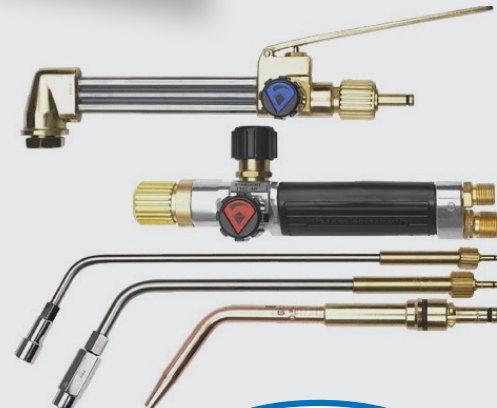

MESSER CUTTING SYSTEM

- ✓ Cutting Torches Complete Range
- ✓ Regulators
- ✓ Flash Back Arrestors
- ✓ Heating Torches
- ✓ Lance Holder
- ✓ Manifolds
- ✓ Hose Pipes
- ✓ Portacut And Quick Cut Machines
- ✓ Welding Holders, PPE'S
- ✓ Plasma Cutting Machines

**COMPLETE RANGE OF OXYFUEL PRODUCTS
AND WELDING ACCESSORIES**